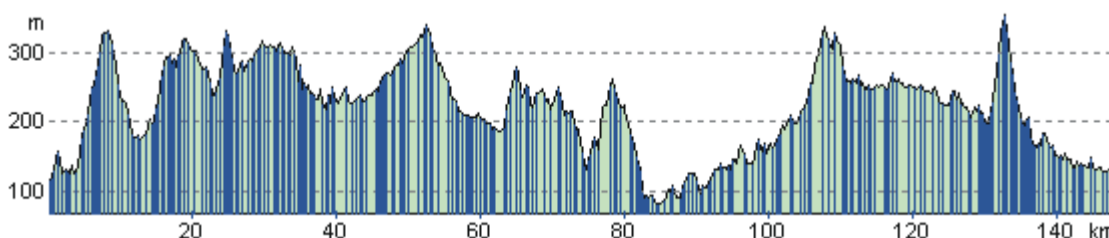

Vitus Road Sportives

Course details - Selkirk

Long Course - classic sportive

Date: 19th May 2012

Start time: 8.30 - 9.30am

Event Location: Rugby Club, Selkirk

Profile: Selkirk

Course statistics:

Length - approx.: 95 miles (152 km)

Climbing - approx.: 2700 meters

Direction: clock-wise

Fastest completion time in 2011: 04:43:00

Please note that all course details are approximate and that the course might vary from the details given here.