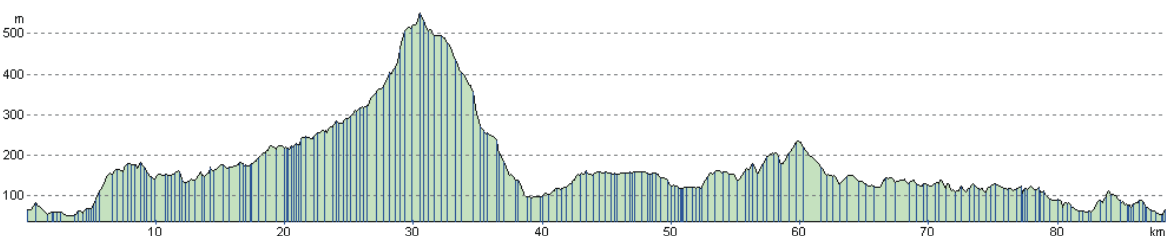

Vitus Road Sportives

Course details - Abergavenny
Long Course - standard sportive
Date: Sunday !! 5th August 2012
Start time: 8.30 - 9.30am
Event Location: TBC

Profile:
Abergavenny

Course statistics:

Length - approx.: 55 miles (88 km)

Climbing - approx.: 1450 meters

Direction: anti-clock-wise

Fastest completion time in 2011: 3:46h

Please note that all course details are approximate and that the course might vary from the details given here.