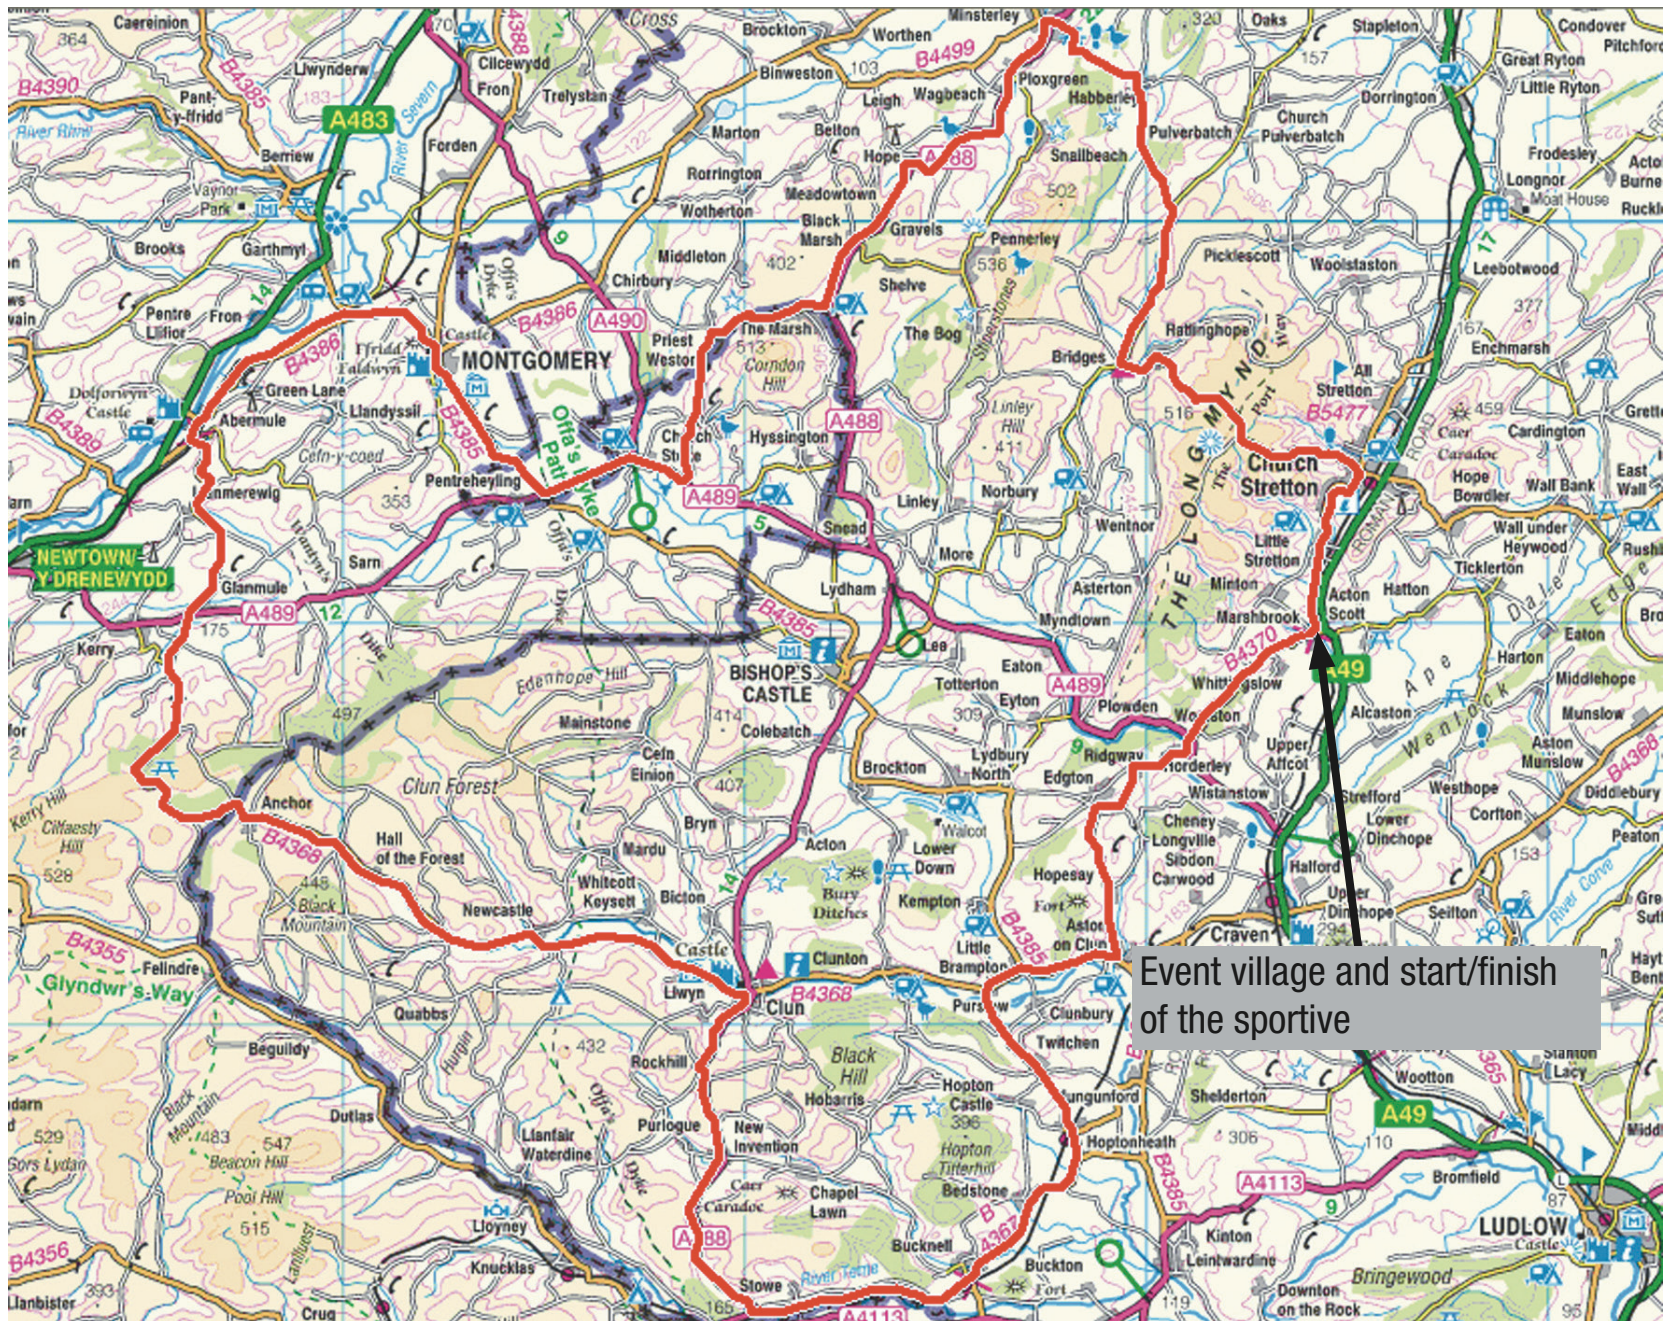

Vitus Road Sportives

Course details - Marshbrook
Long Course - classic sportive

Date: 14th July 2012

Start time: 8.30 - 9.30am

Event Location: Shropshire Hill, MTB and Outdoor Pursuits Centre, Marshbrook

Profile:
Marshbrook

Course statistics:

Length - approx.: 85 miles (136 km)

Climbing - approx.: 2800 meters

Direction: anti-clock-wise

Fastest completion time in 2011: 3:46h

Please note that all course details are approximate and that the course might vary from the details given here.