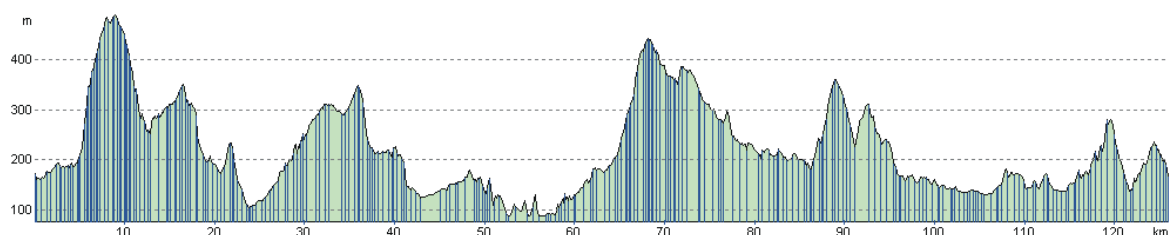

Vitus Road Sportives

Course details - Marshbrook
Long Course - classic sportive

Date: 14th July 2012

Start time: 8.30 - 9.30am

Event Location: Shropshire Hill, MTB and Outdoor Pursuits Centre, Marshbrook

Profile:
Marshbrook

Course statistics:

Length - approx.: 85 miles (136 km)

Climbing - approx.: 2800 meters

Direction: anti-clock-wise

Fastest completion time in 2011: 3:46h

Please note that all course details are approximate and that the course might vary from the details given here.