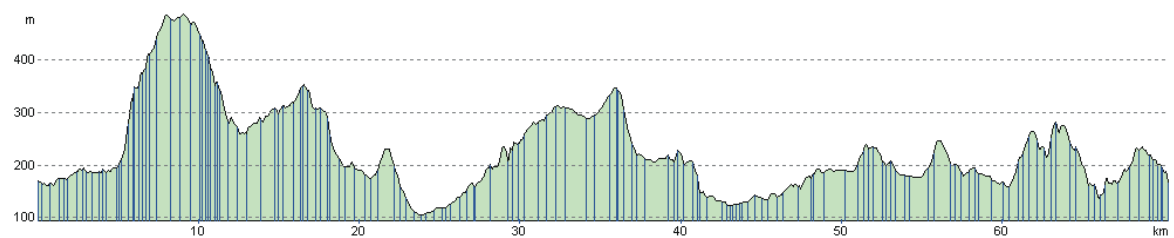

Vitus Road Sportives

Course details - Marshbrook Short Course - standard sportive

Date: 14th July 2012

Start time: 8.30 - 9.30am

Event Location: Shropshire Hill, MTB and Outdoor Pursuits Centre, Marshbrook

Profile:
Marshbrook

Course statistics:

Length - approx.: 50 miles (80 km)

Climbing - approx.: 1700 meters

Direction: anti-clock-wise

Fastest completion time in 2011: 2:39h

Please note that all course details are approximate and that the course might vary from the details given here.